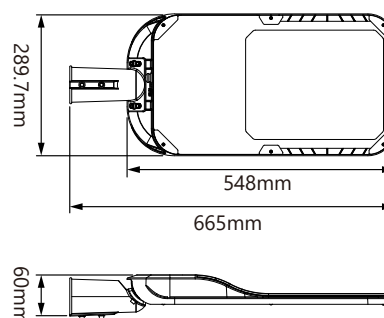

**MATERIAL**

Die-cast aluminum housing and tempered glass.

PRO	CRI ≥ 80	
IP65	50000h	T2
100-277V 50/60Hz		5 YEARS WARRANTY

DIMENSION DRAW

Model:	Urbano
Format:	Rectangular
Location:	Exterior
Wattage:	150W
Materials:	Aluminium
Led Color:	5000K
Product Dimension:	665*290*60mm
IP Code:	65
Fixation:	Surface
CRI :	80
Lumen Output:	22500LM
Frequency:	50/60 Hz
Beam Angle:	T2
Net Weight:	4.6Kgs